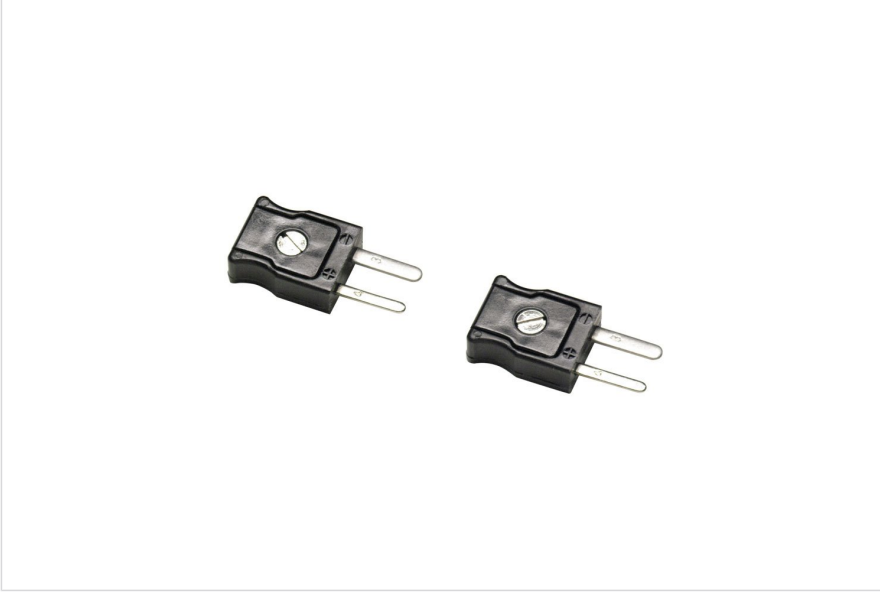

Modeller

Fluke 80CJ M