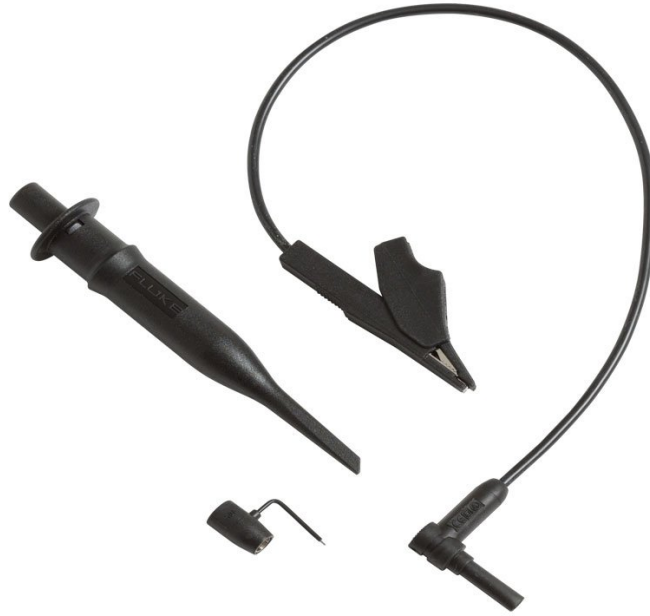

## **Fluke RS400 Probe Accessory Replacement Set**

**รุ่น****Fluke RS400**Probe Accessory Replacement Set

---