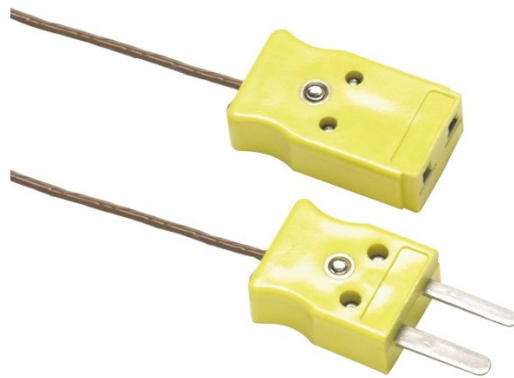

ข้อมูลด้านเทคนิค

Fluke 80PK-EXT Extension Wire Kit

คุณลักษณะสำคัญ

- Extending and repairing K-type thermocouple wires
- Kit includes 3 meters of thermocouple wire and 1 pair of male/female mini-connectors
- Maximum continuous exposure temperature: 260°C
- 80PK-EXT is compatible with K-type thermometers
- One year warranty

ภาพรวมผลิตภัณฑ์: Fluke 80PK-EXT Extension Wire Kit

- Extending and repairing K-type thermocouple wires
- Kit includes 3 meters of thermocouple wire and 1 pair of male/female mini-connectors
- Maximum continuous exposure temperature: 260°C
- 80PK-EXT is compatible with K-type thermometers
- One year warranty