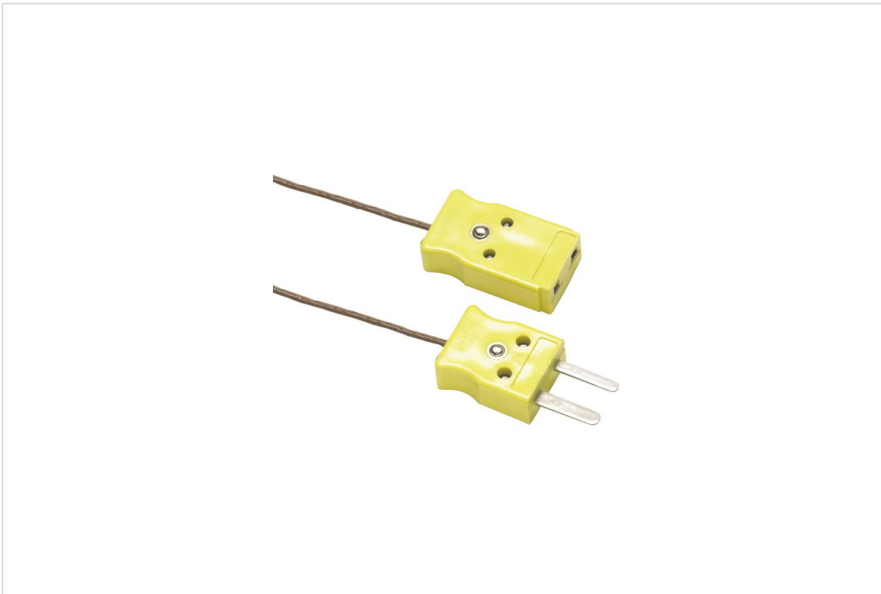

รุ่น

80PK-EXT

80PK-EXT Extension Wire Kit