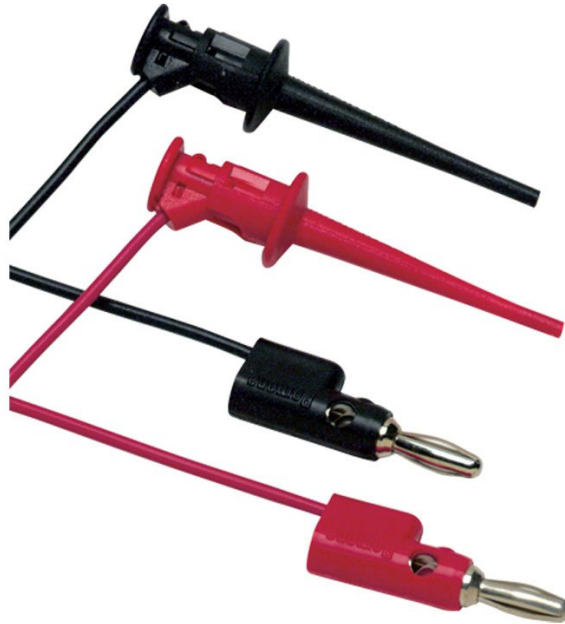

## TL950 Набор измерительных щупов с минипинцетом

### Ключевые особенности

- 1 pair (red, black) of test leads with multi-stacking 4 mm banana plugs and mini-pincers
- Mini-pincers open to 2.3 mm
- 90 cm long PVC insulated leads
- 30 V rms or 60 V DC, 3 A
- One year warranty