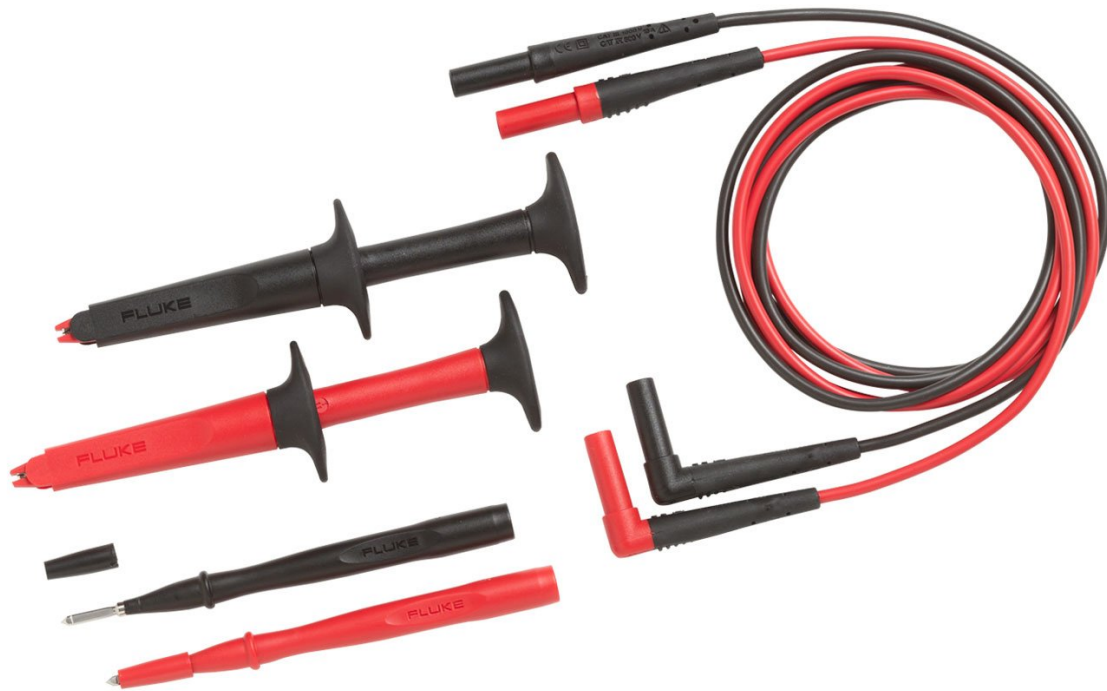

Data teknis

Fluke TL223 SureGrip™ Electrical Test Lead Set

Fitur utama

- AC220 SureGrip™ Alligator Clip Set
- TP1 Slim-Reach™ Test Probes (flat bladed)
- TL224 SureGrip™ Silicone Test Lead Set (straight to right)
- One year warranty

Ikhtisar Produk: Fluke TL223 SureGrip™ Electrical Test Lead Set

Test leads are an integral part of the complete measurement system and extend the capabilities of your meter. The Fluke TL223 SureGrip™ Electrical Test Lead Set is an ideal starter kit for electrical applications. This all in one set includes three test lead accessories with the SureGrip™ design, designed for your comfort so you can focus on taking accurate measurements.