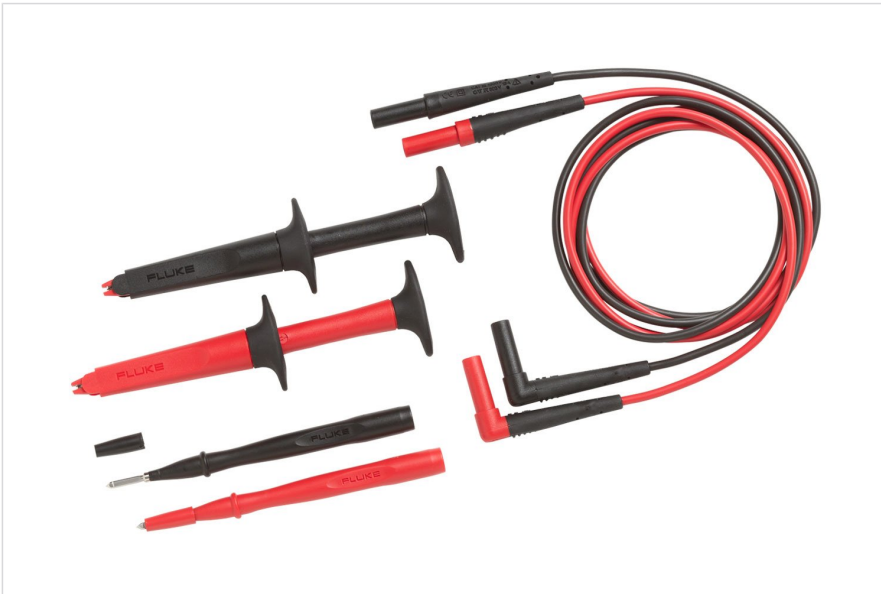

Model

Fluke TL223