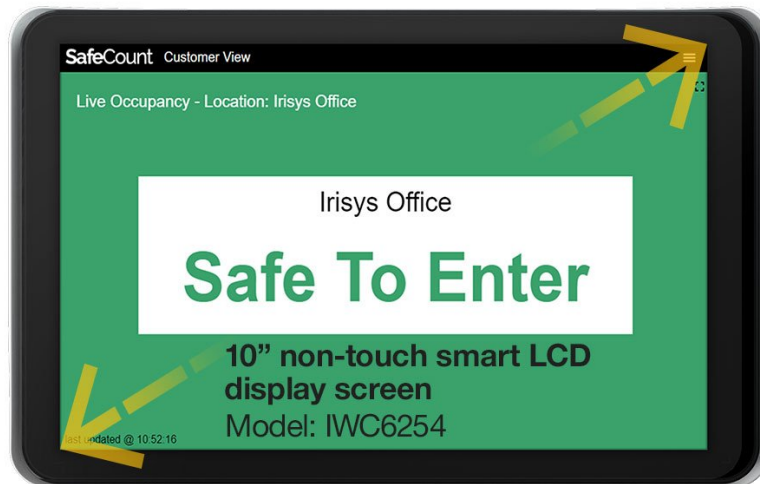

SafeCount LCD Display Screen

Key features

- Notify building-users when it's safe to enter an area
- LCD display screen with customizable messaging
- Pair with SafeCount sensors for automatic updating

Product overview: SafeCount LCD Display Screen

Add a display screen to your SafeCount system so building users can see if it's safe to enter an area with a quick glance. Each display screen can pair with your people counting system to display custom messaging on the LCD screen.

Where to install

Both of the 10-inch display screens are designed to help ensure social distancing in:

- Office areas
- Meeting rooms
- Restrooms

Since the larger, 21.5-inch display screen is designed to be easier to see, it's great to install in higher-traffic areas like:

- Entrance kiosks
- Cafeterias or dining halls
- Office areas

Specifications: SafeCount LCD Display Screen

Product Number	IWC6254	IWC6255	IWC6256
Description	10-inch commercial-grade, non-touch smart LCD display. Supports customizable and split screen display messaging.	10-inch commercial-grade, PoE-compatible touchscreen LCD display including matching light bars. Supports customizable and split screen display messaging.	21.5-inch commercial-grade, non-touch smart LCD display. Supports customizable and split screen display messaging.
Dimensions (W x H x D)	270 x 170 x 29mm	270 x 170 x 29mm	538 x 331 x 37mm