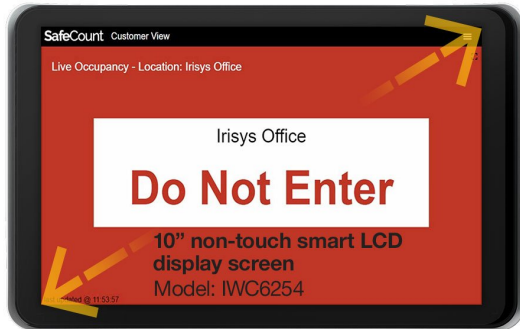

SafeCount LCD Display Screen

Key features

- Notify building-users when it's safe to enter an area
- LCD display screen with customizable messaging
- Pair with SafeCount sensors for automatic updating

Product overview: SafeCount LCD Display Screen

Add a display screen to your SafeCount system so building users can see if it's safe to enter an area with a quick glance. Each display screen can pair with your people counting system to display custom messaging on the LCD screen.

- Entrance kiosks
- Cafeterias or dining halls
- Office areas

Specifications: SafeCount LCD Display Screen

Product Number	IWC6254	IWC6255	IWC6256
Description	10-inch commercial-grade, non-touch smart LCD display. Supports customizable and split screen display messaging.	10-inch commercial-grade, PoE-compatible touchscreen LCD display including matching light bars. Supports customizable and split screen display messaging.	21.5-inch commercial-grade, non-touch smart LCD display. Supports customizable and split screen display messaging.
Dimensions (W x H x D)	270 x 170 x 29mm	270 x 170 x 29mm	538 x 331 x 37mm

IWC6254

10" commercial-grade, non-touch smart LCD display screen

Includes:

- 10" LCD Display
- Power Supply Unit

IWC6255

10" commercial-grade, PoE-compatible touchscreen LCD display screen

Includes:

- 10" Touchscreen LCD Display with Lightbars
- Power Supply Unit