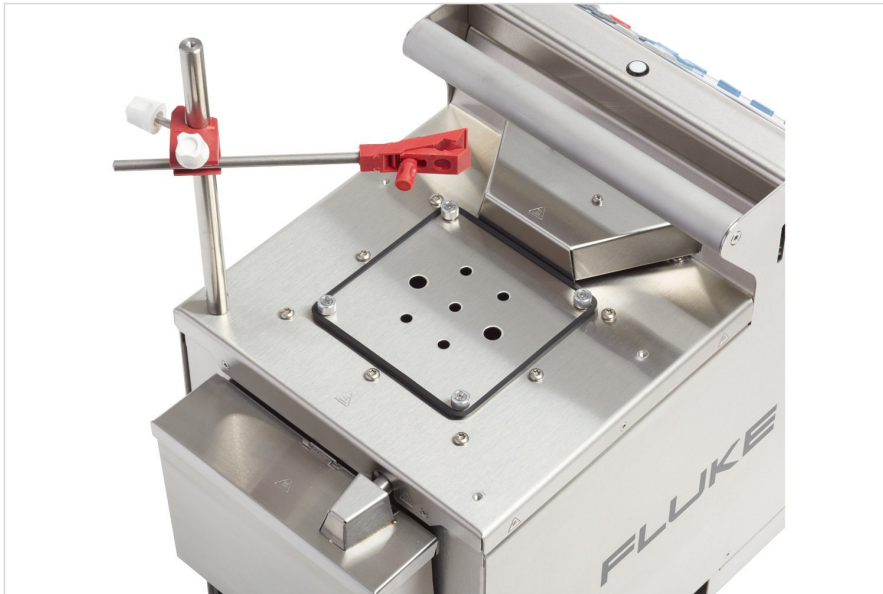

Ordering information

7109-2051

7109-2051 Single Probe Clamp Kit