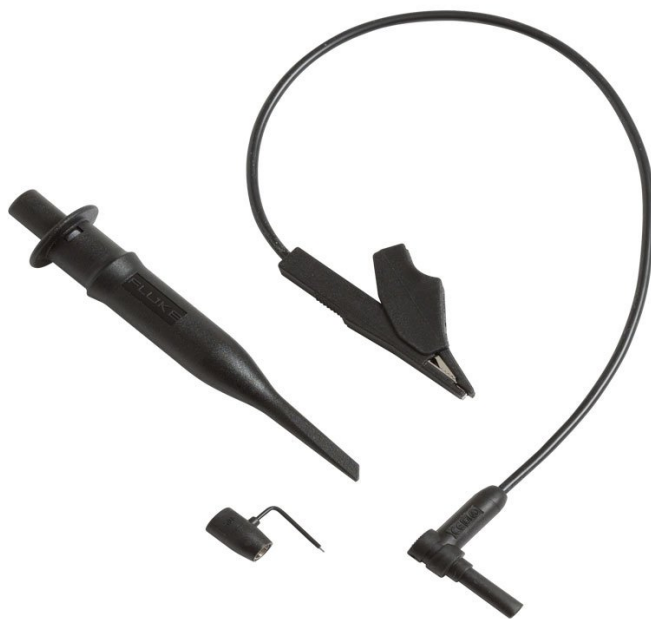

TECHNICAL DATA

Fluke RS400 Probe Accessory Replacement Set

Ordering information

Fluke RS400

Probe Accessory Replacement Set

Fluke. *Keeping your world up and running.®*

Fluke Corporation
PO Box 9090, Everett, WA 98206 U.S.A.