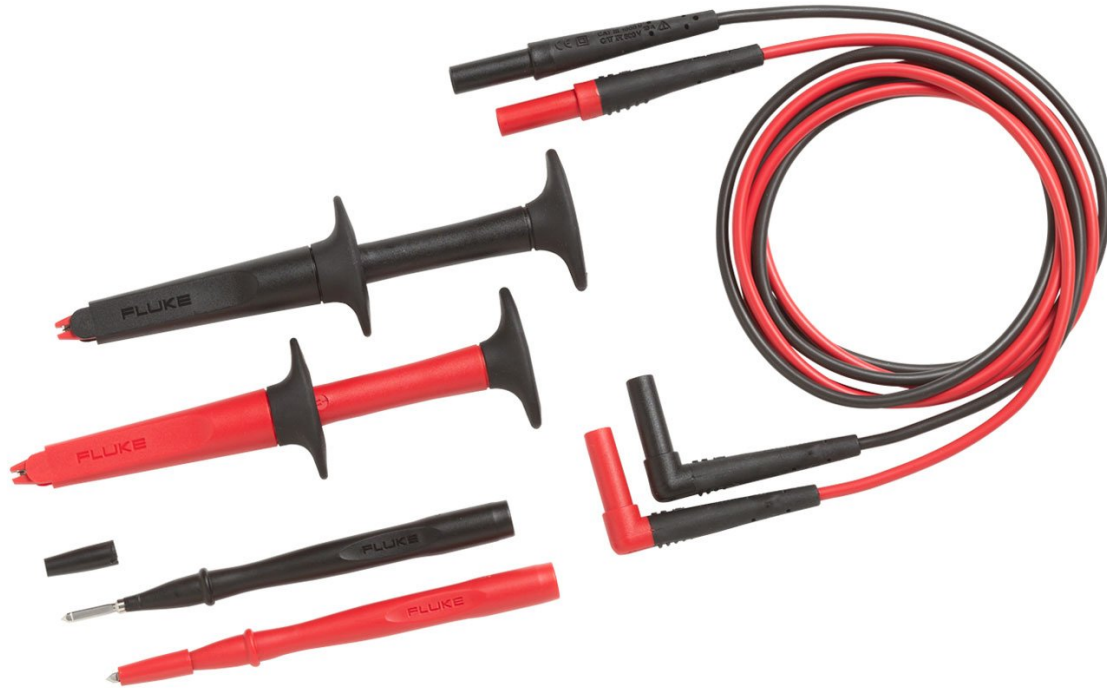

Fluke TL223 SureGrip™ Electrical Test Lead Set

Key features

- AC220 SureGrip™ Alligator Clip Set
- TP1 Slim-Reach™ Test Probes (flat bladed)
- TL224 SureGrip™ Silicone Test Lead Set (straight to right)
- One year warranty

Product overview: Fluke TL223 SureGrip™ Electrical Test Lead Set

Test leads are an integral part of the complete measurement system and extend the capabilities of your meter. The Fluke TL223 SureGrip™ Electrical Test Lead Set is an ideal starter kit for electrical applications. This all in one set includes three test lead accessories with the SureGrip™ design, designed for your comfort so you can focus on taking accurate measurements.