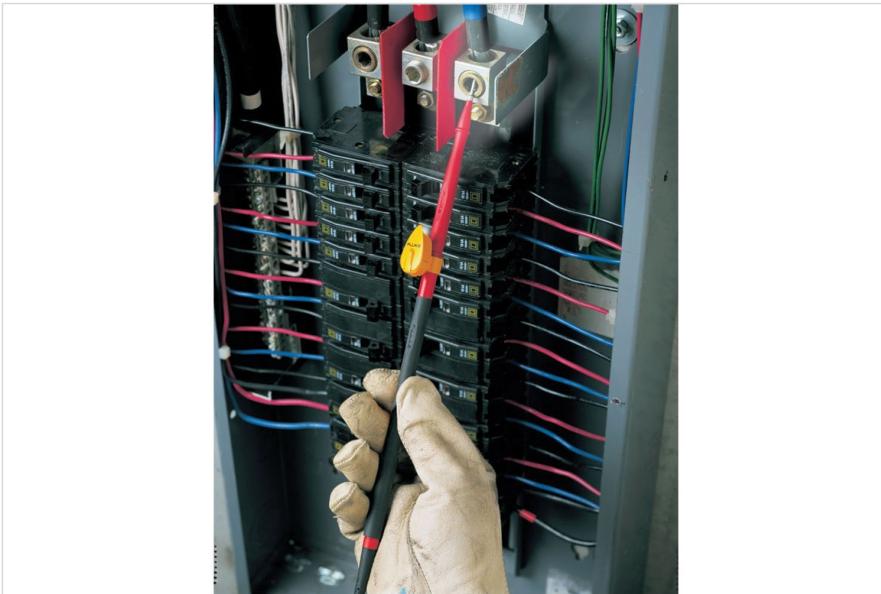

Ordering information

Fluke L210

Includes L200 Probe Light and TP280 Test Probe Extenders