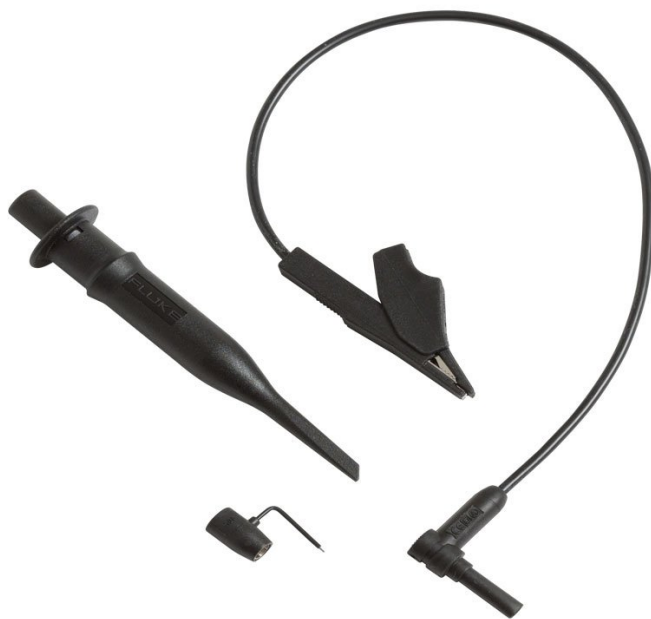

TECHNICAL DATA

Fluke RS400 Probe Accessory Replacement Set

Ordering information

Fluke RS400

Probe Accessory Replacement Set

Fluke. *Keeping your world up and running.®*

Fluke Corporation

PO Box 9090, Everett, WA 98206 U.S.A.