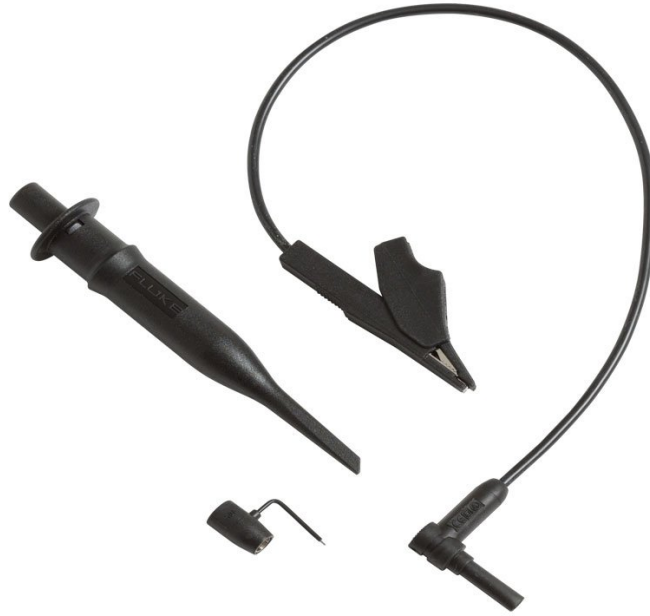

# Fluke RS400 Probe Accessory Replacement Set