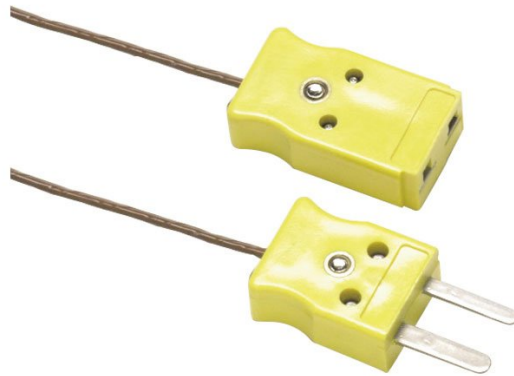

# Fluke 80PK-EXT Extension Wire Kit

## Key features

- Extending and repairing K-type thermocouple wires
- Kit includes 3 meters of thermocouple wire and 1 pair of male/female mini-connectors
- Maximum continuous exposure temperature: 260°C
- 80PK-EXT is compatible with K-type thermometers
- One year warranty