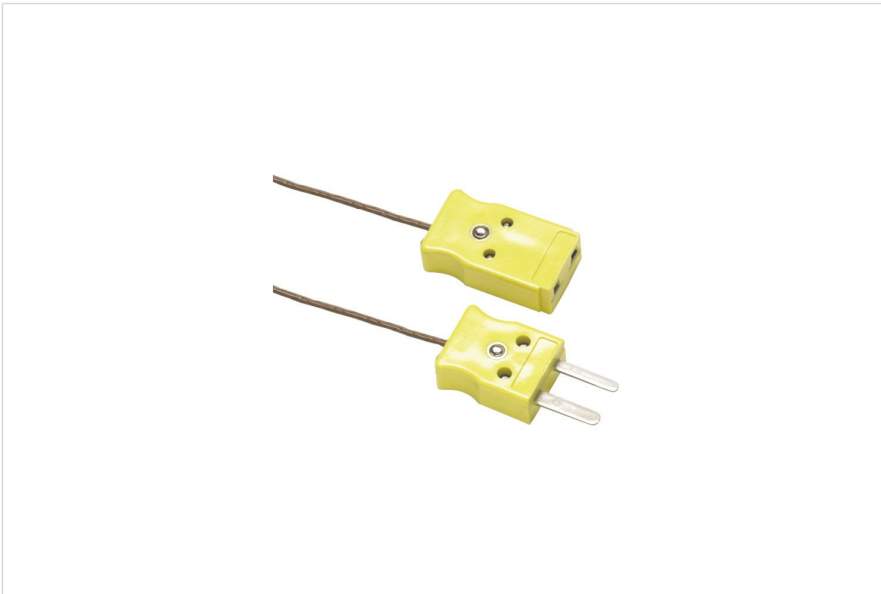

Ordering information

80PK-EXT

80PK-EXT Extension Wire Kit