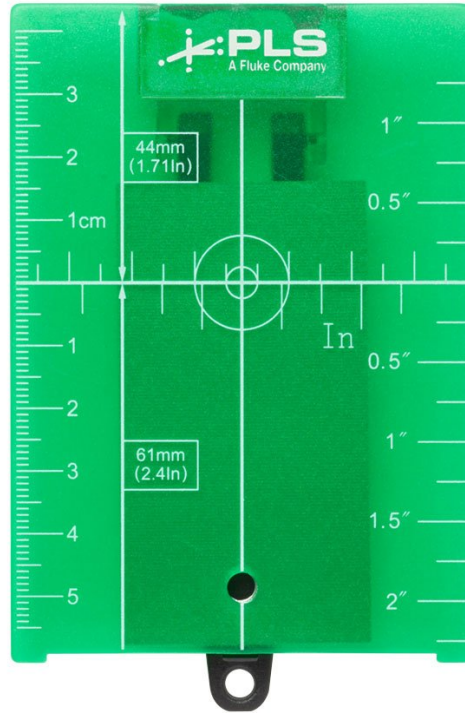

# PLS GRT4

## Product overview: PLS GRT4

The PLS GRT4 is a reflective target for green lasers with magnetic attachment and floor stand. This accessory comes shipped in a generic cardboard box with label.

**Fluke.** *Keeping your world up and running.®*