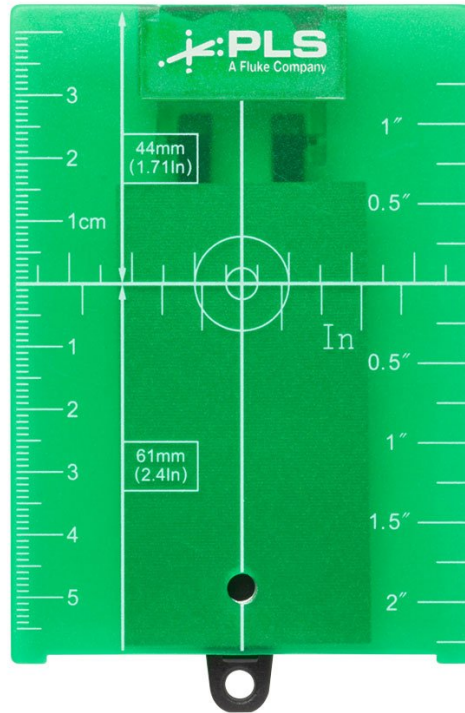

TECHNICAL DATA

PLS GRT4

Product overview: PLS GRT4

The PLS GRT4 is a reflective target for green lasers with magnetic attachment and floor stand. This accessory comes shipped in a generic cardboard box with label.