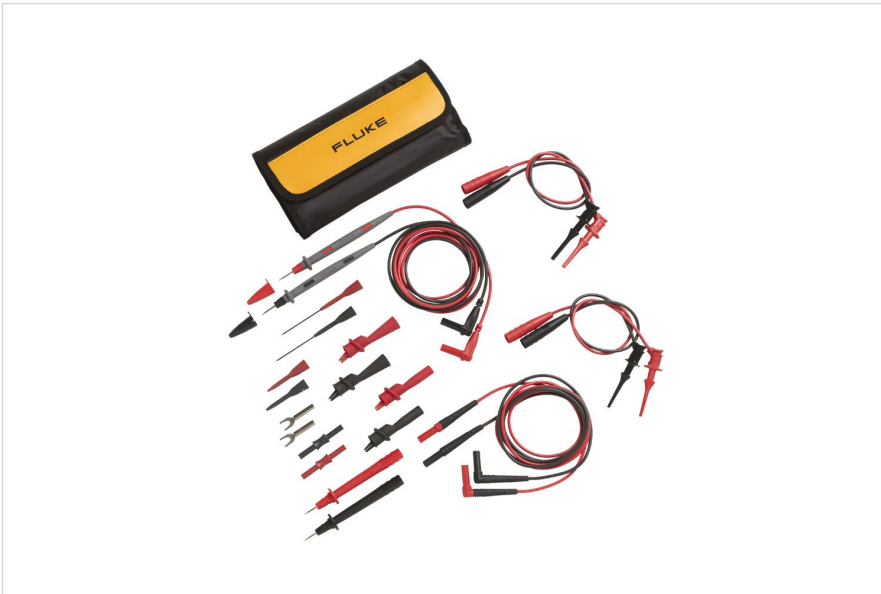

Ordering information

Fluke TL81A