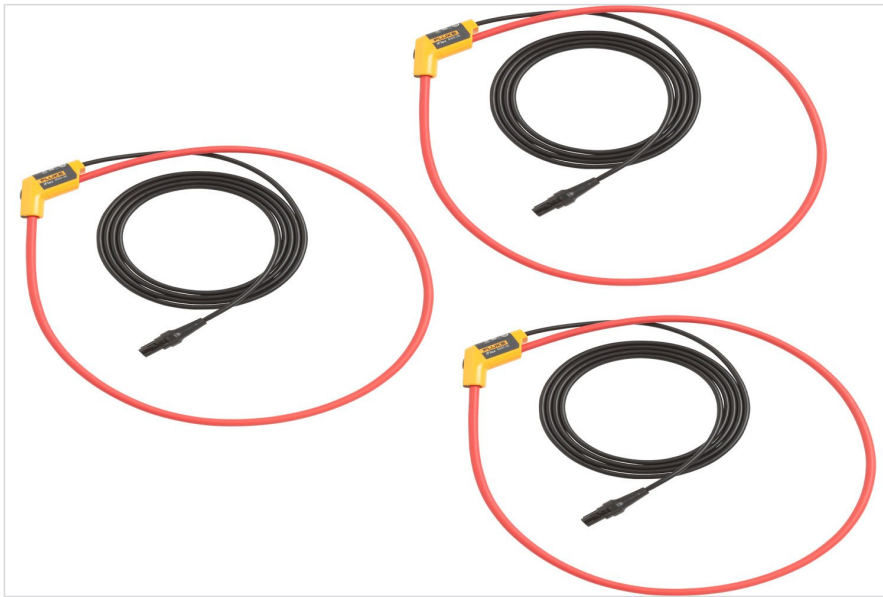

Ordering information

i17XX-flex6000/3pk

6000A 36 inch, 3 pack iFlex® Current Clamps